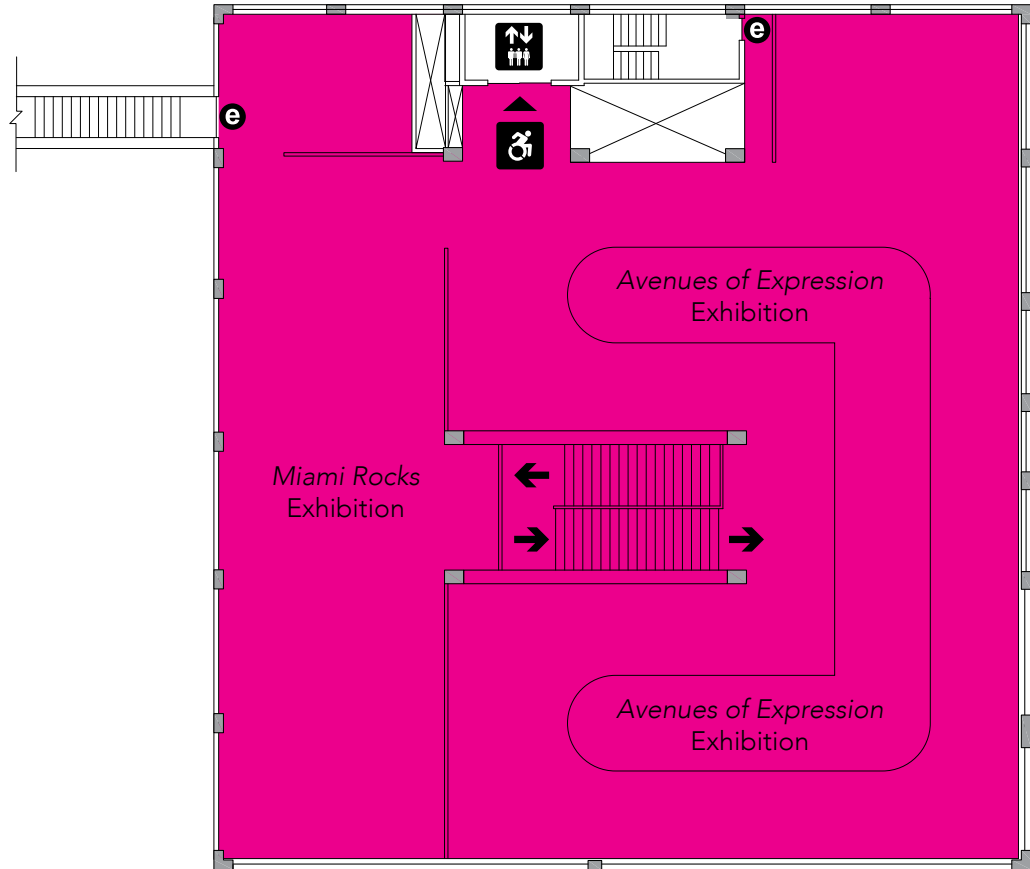

North Building

South Building

Sound Map*

- Admission
- Information
- Accessible entrance
- Elevator
- Restrooms
- Family restrooms
- Emergency exit only

3

HistoryMiami Museum
(3rd Floor Level)

*Please note that sound levels are subject to change. Check with the Visitor Service desk before entering the exhibits.