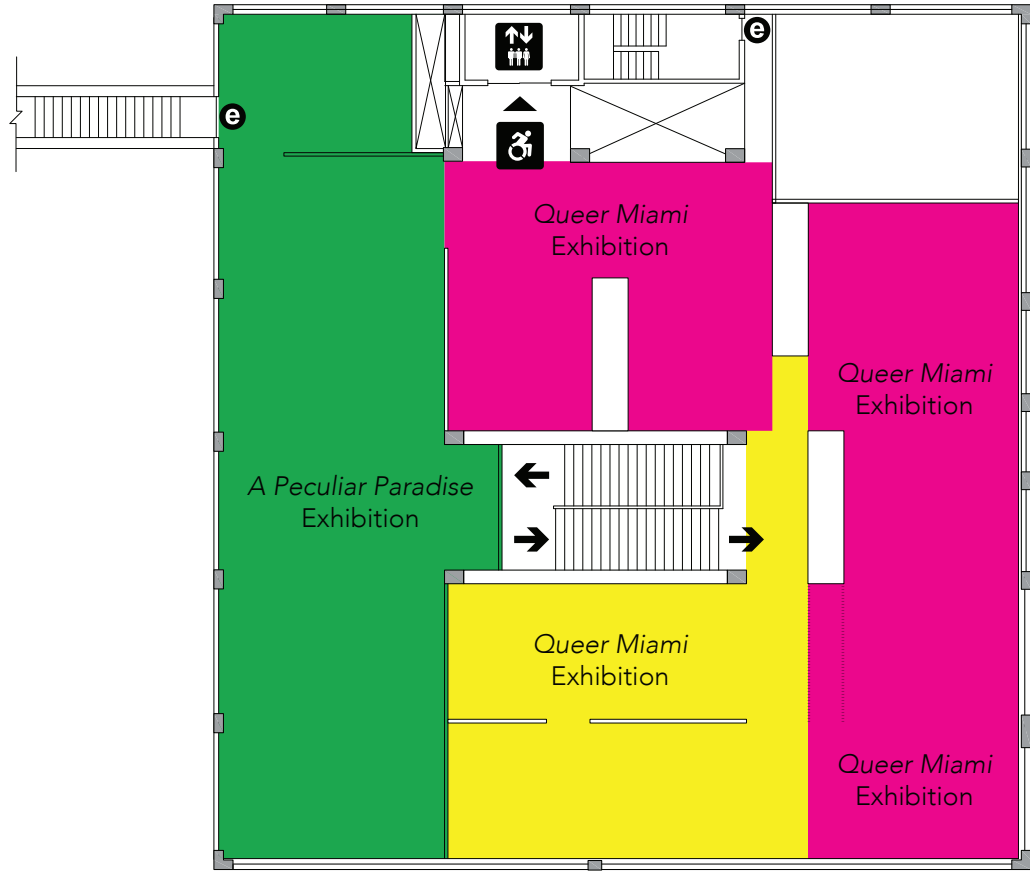

North Building

South Building

Sound Map*

- Admission
- Information
- Accessible entrance
- Elevator
- Restrooms
- Family restrooms
- Emergency exit only

3

HistoryMiami Museum
(3rd Floor Level)

*Please note that sound levels are subject to change. Check with the Visitor Services desk before entering the exhibits.