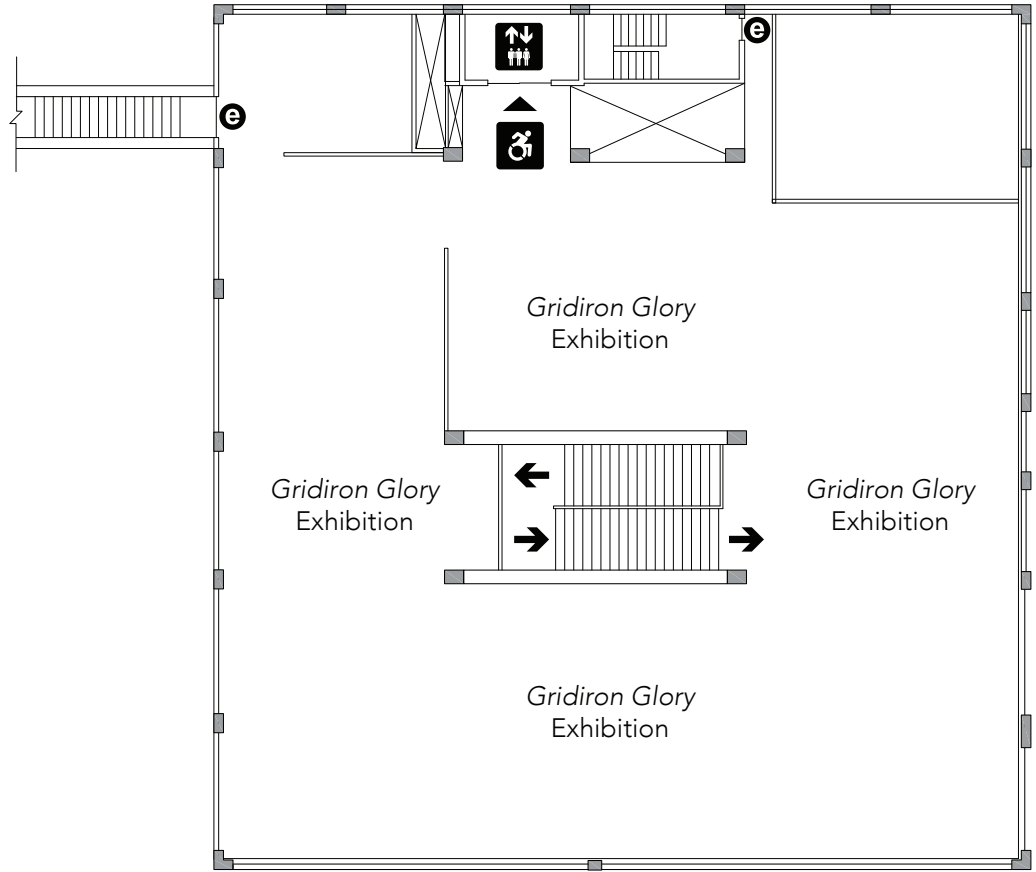

North Building

South Building

3

HistoryMiami Museum
(Upper Level/3rd Floor)

-  Admission
-  Information
-  Accessible entrance
-  Elevator
-  Restrooms
-  Family restrooms
-  Emergency exit only