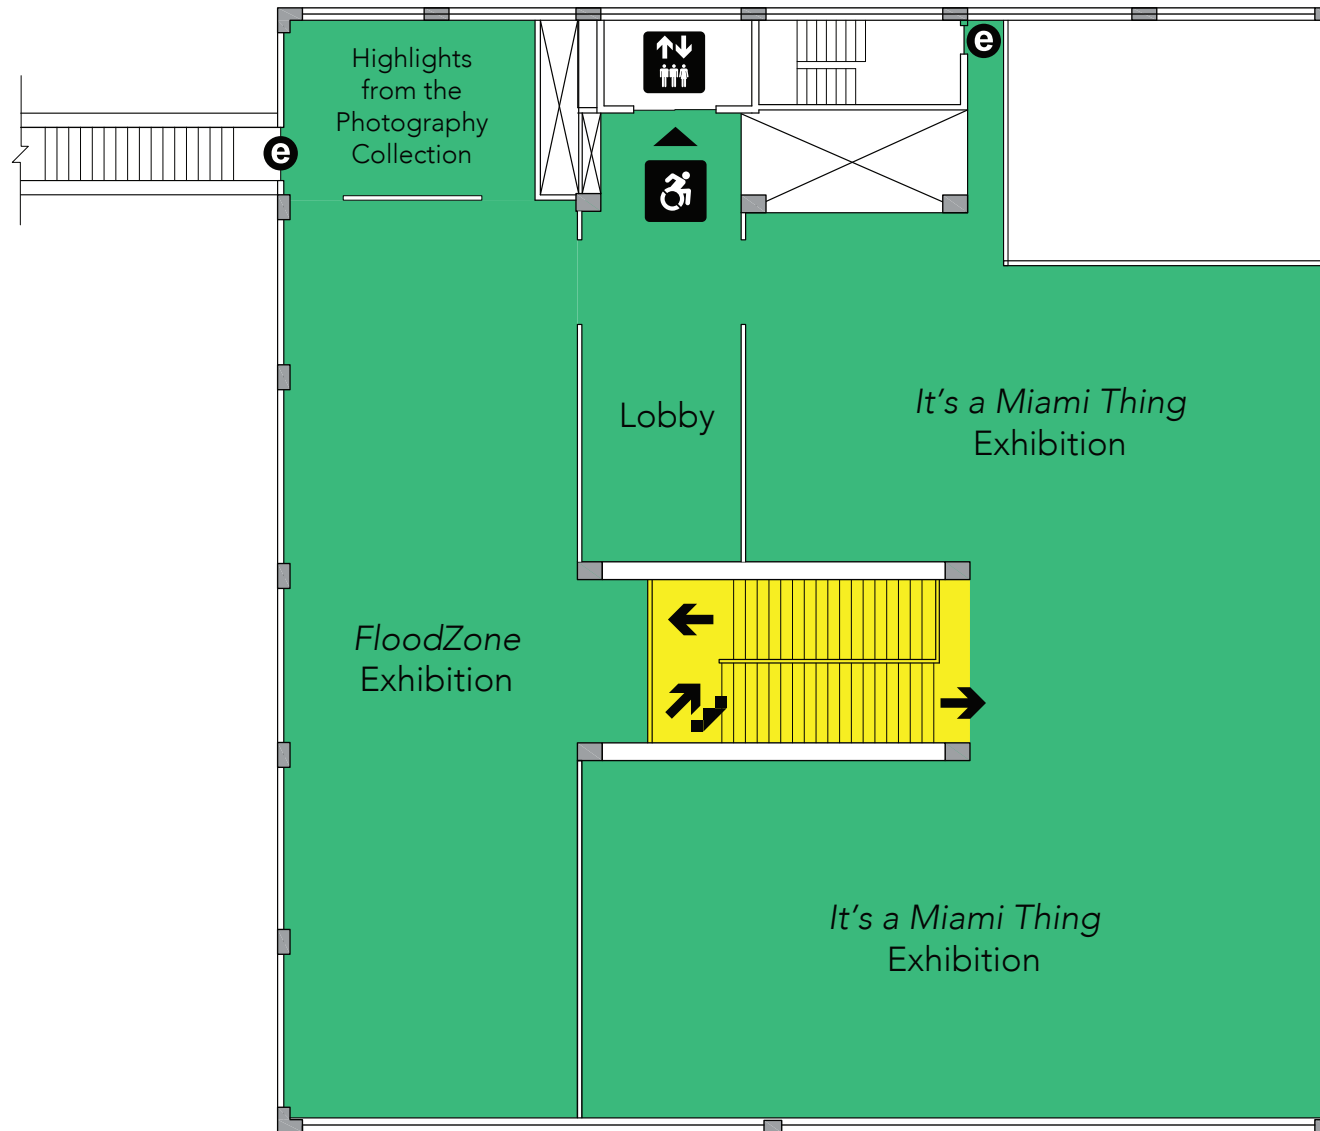

North Building

South Building

Sound Map*

- Quiet
- Moderate
- Loud

- \$ Admission
- i Information
- ♿ Accesible entrance
- ↑↓ Elevator
- ♂ Restrooms
- ♂♀ Family restrooms
- e Emergency exit only

3

HistoryMiami Museum
(Upper Level/3rd Floor)

*Please note that sound levels are subject to change. Check with the Visitor Services desk before entering the exhibits.

Noise-reducing headphones are available for checkout at the Visitor Services desk. Quantities are limited and are available on a first-come, first-served basis.