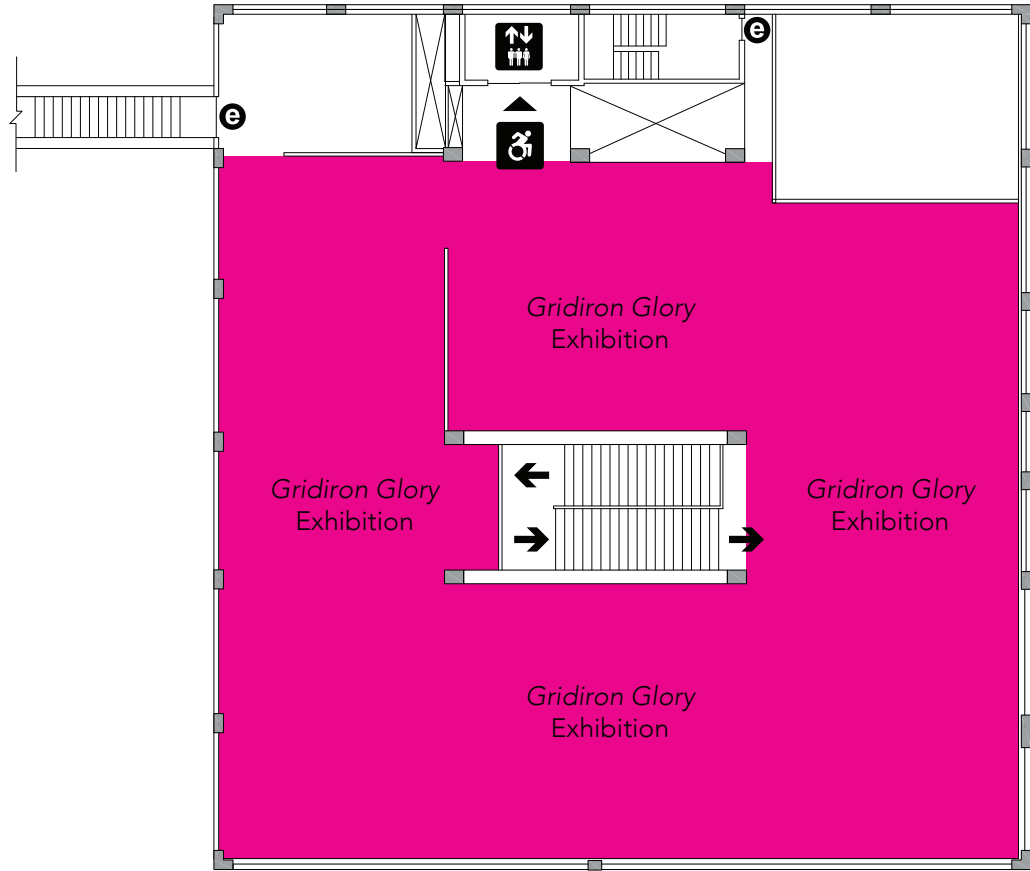

North Building

South Building

Sound Map\*

- Admission
- Information
- Accessible entrance
- Elevator
- Restrooms
- Family restrooms
- Emergency exit only

3

HistoryMiami Museum  
(Upper Level/3rd Floor)

\*Please note that sound levels are subject to change. Check with the Visitor Services desk before entering the exhibits.